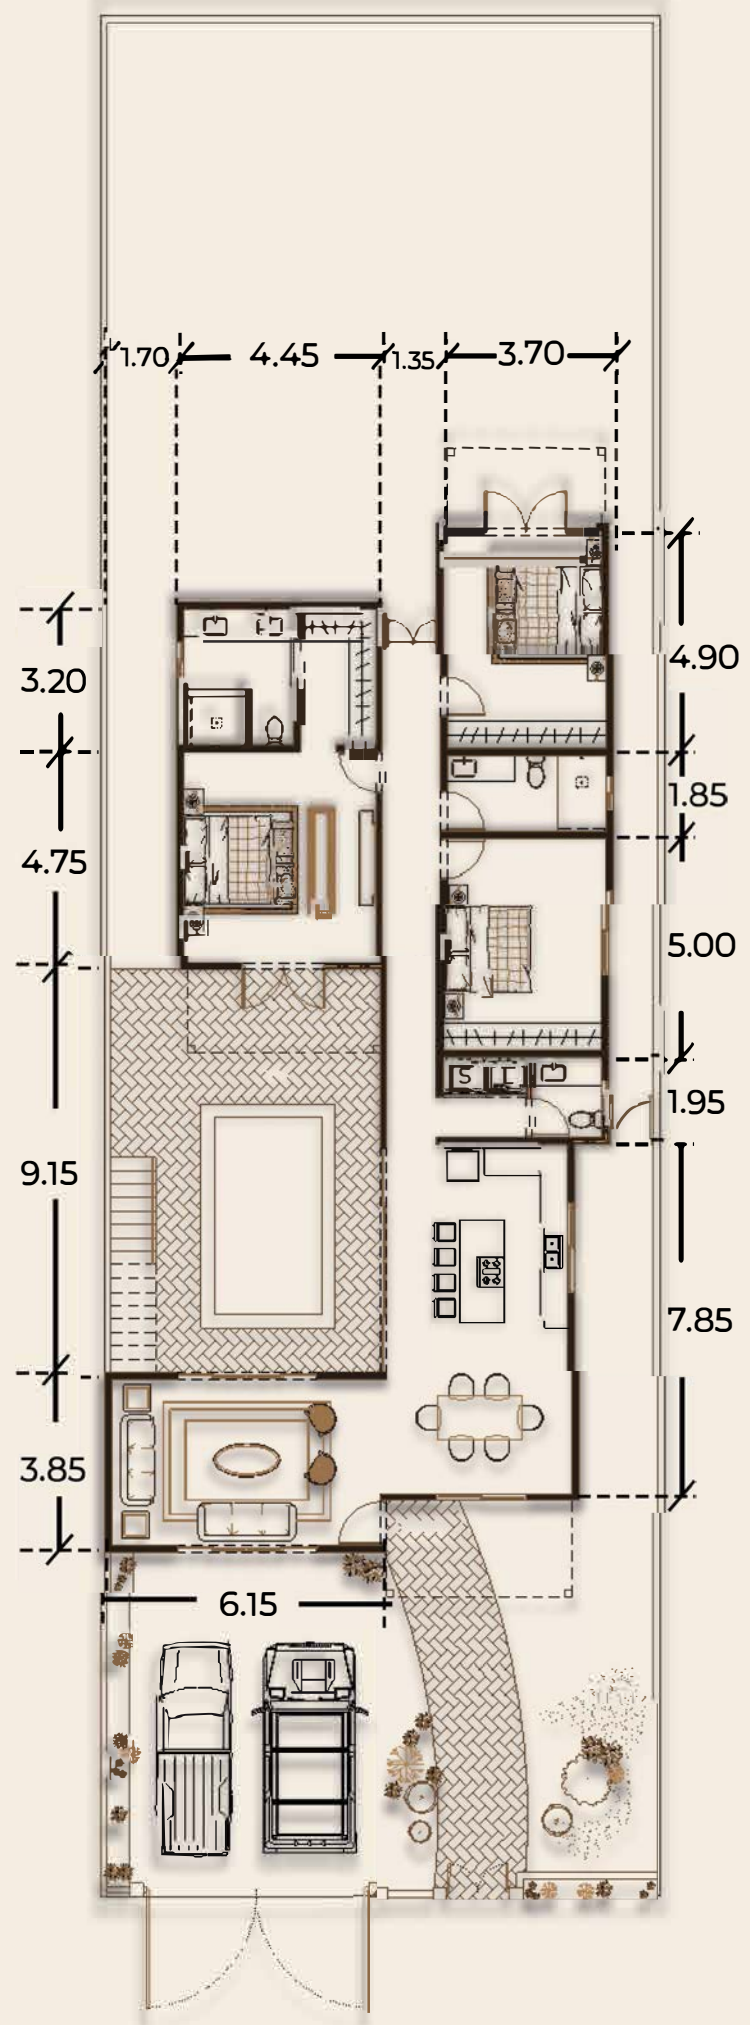

# Architectonic Program

Dining room

3 Bedrooms

Service room

Kitchen

2 Garage Stalls

156 m<sup>2</sup>

Living room

Garden

524.40 m<sup>2</sup>

2.5 Bathrooms

Terrace

# Floor plans

# Ceramic Tiling Floors

CERAMIC FLOOR PINWOOD  
BRAND DALTILE  
FORMAT 15 X 50

CERAMIC FLOOR PALMEIRA  
BRAND DALTILE  
FORMAT 18 X 50

CERAMIC FLOOR HELSINKI  
BRAND DALTILE  
FORMAT 18 X 50

CERAMIC FLOOR ANDINO  
BRAND INTERCERAMIC  
FORMAT 15 X 50