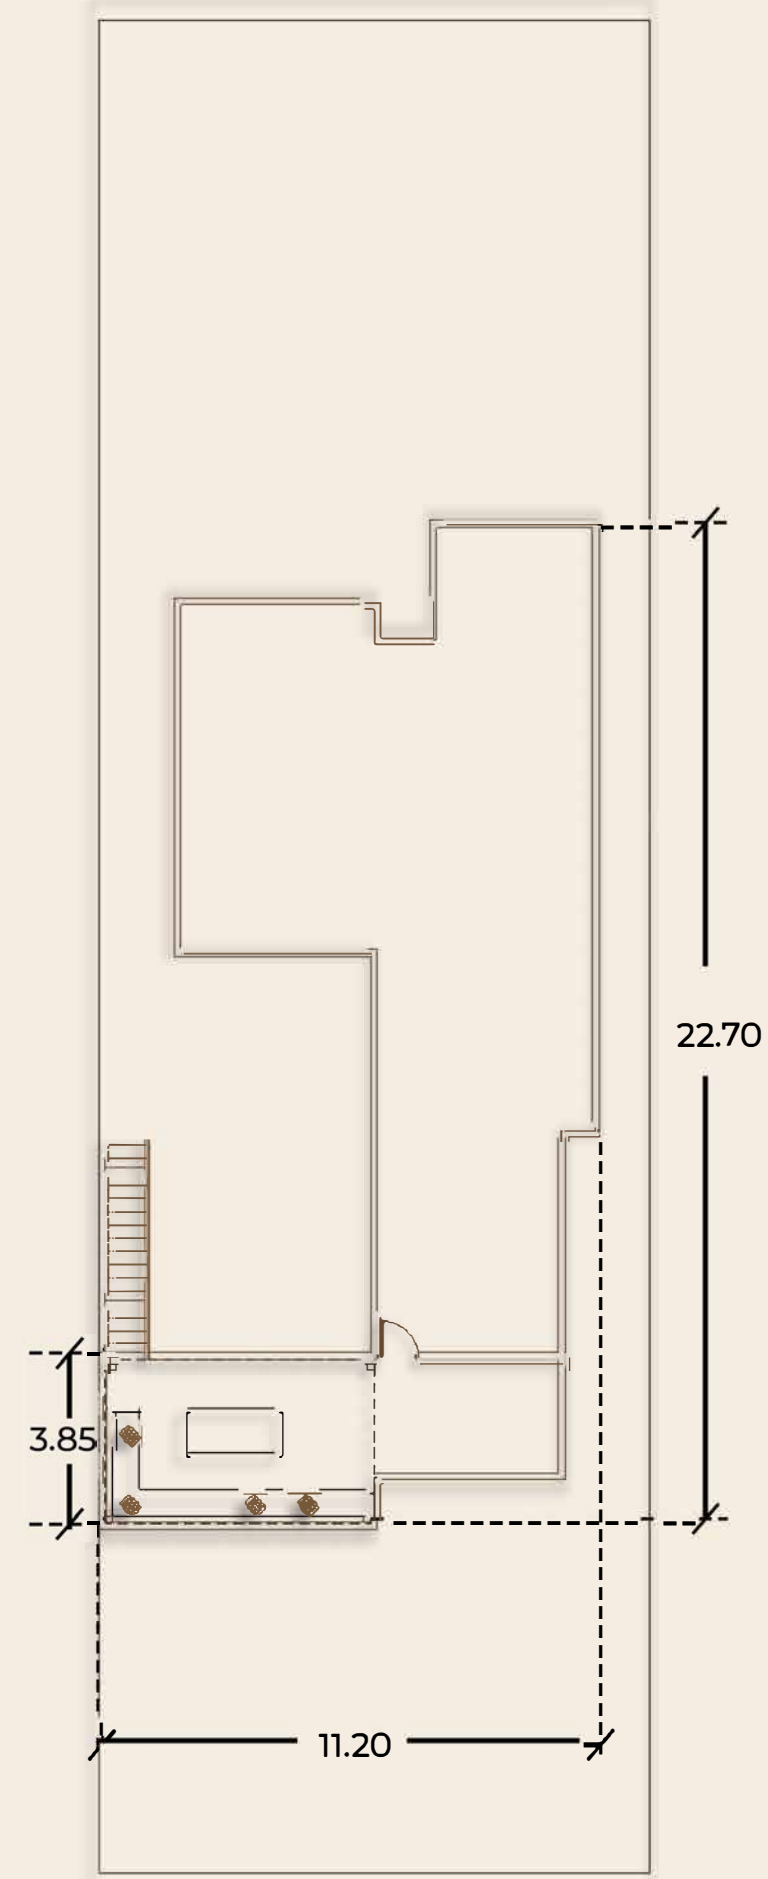

Garden

524.40 m<sup>2</sup>

2.5 Bathrooms

Terrace

# Floor plans